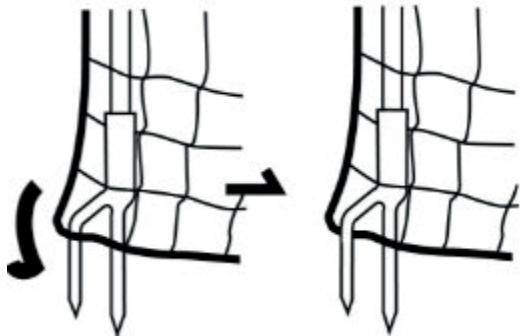

II - FEATURES

Dimensions :

- 12/21/25/50 (L) x 1.115(H) m
- 25/50(L) x 1.06(H) m
- 21(L) x 1.25(H) m

- For self-assembly

Door closing system once the assembly is finished

Net closing system once the assembly is finished

Attachment of the net used to maintain and stretch it.

Fixing system in order to secure the net to the ground.

III - ASSEMBLY KIT

NET

CAP

ROPE

NAILS

DOOR POST