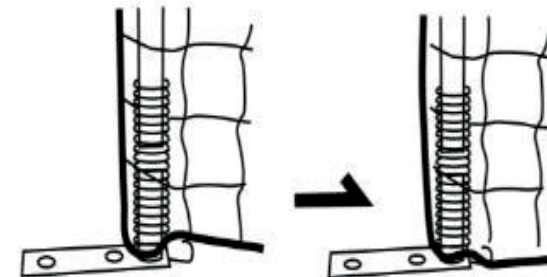

II - FEATURES

Dimensions :

- 12/21/25/50 (L) x 1.115(H) m
- 25/50(L) x 1.06(H) m
- 21(L) x 1.25(H) m

- For self-assembly

Door closing system once the assembly is finished

Net closing system once the assembly is finished

Attachment of the net used to maintain and stretch it.

Fixing system in order to secure the net to the ground.

III - ASSEMBLY KIT

NET

CAP

ROPE

NAILS

DOOR POST

DOOR PLATE

POST NAIL

IV - ASSEMBLY

Closed area to be delimited according to the size desired

5

Rod assembly

System for fixing the net to the ground

6

II - VLASTNOSTI

Rozměry :

V závislosti na zakoupené variantě

- 12/21/25/50 (D) x 1.115(V) m
- 25/50(D) x 1.06(V) m
- 21(D) x 1.25(V) m

- Určeno k montáži svépomocí.

System zavírání dveří po dokončení montáže: