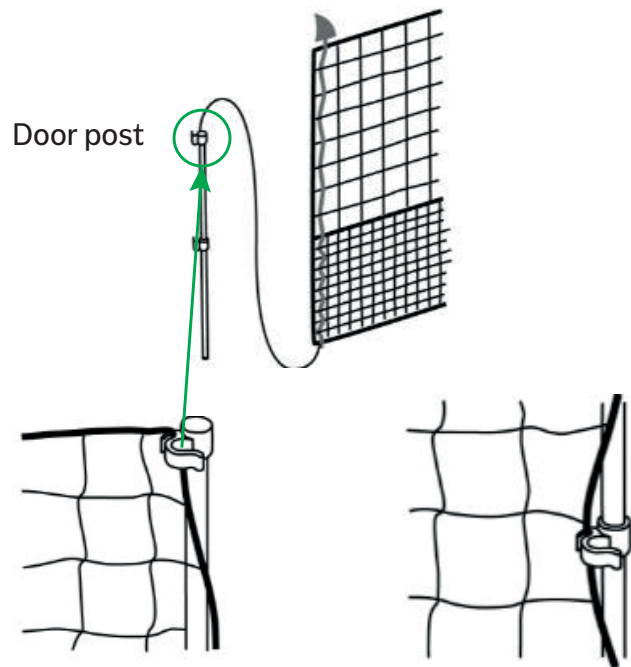

II - FEATURES

Dimensions :

- 12/21/25/50 (L) x 1.115(H) m
- 25/50(L) x 1.06(H) m
- 21(L) x 1.25(H) m

- For self-assembly

Door closing system once the assembly is finished

Net closing system once the assembly is finished

Attachment of the net used to maintain and stretch it.

Fixing system in order to secure the net to the ground.

III - ASSEMBLY KIT

NET

CAP

ROPE

NAILS

DOOR POST

DOOR PLATE

POST NAIL

IV - ASSEMBLY

Closed area to be delimited according to the size desired

5

Rod assembly

System for fixing the net to the ground

6