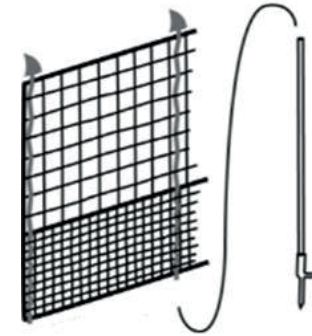

II - FEATURES

Dimensions :

- 12/21/25/50 (L) x 1.115(H) m
- 25/50(L) x 1.06(H) m
- 21(L) x 1.25(H) m

- For self-assembly

Door closing system once the assembly is finished

Net closing system once the assembly is finished

Attachment of the net used to maintain and stretch it.

Fixing system in order to secure the net to the ground.

III - ASSEMBLY KIT

NET

CAP

ROPE

NAILS

DOOR POST

DOOR PLATE

POST NAIL

IV - ASSEMBLY

Closed area to be delimited according to the size desired

5

Rod assembly

System for fixing the net to the ground

6