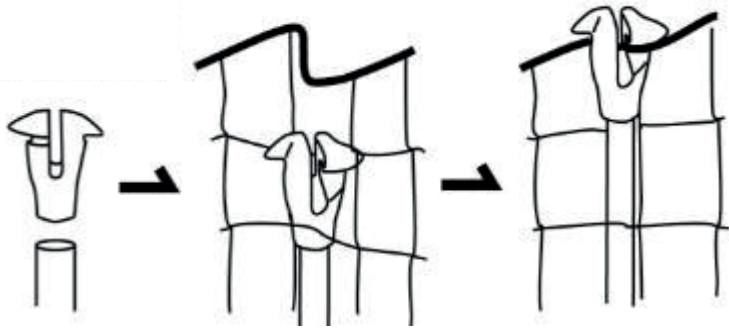

II - FEATURES

Dimensions :

- 12/21/25/50 (L) x 1.115(H) m
- 25/50(L) x 1.06(H) m
- 21(L) x 1.25(H) m

- For self-assembly

Door closing system once the assembly is finished

Net closing system once the assembly is finished

Attachment of the net used to maintain and stretch it.

Fixing system in order to secure the net to the ground.

III - ASSEMBLY KIT

NET

CAP

ROPE

NAILS

DOOR POST